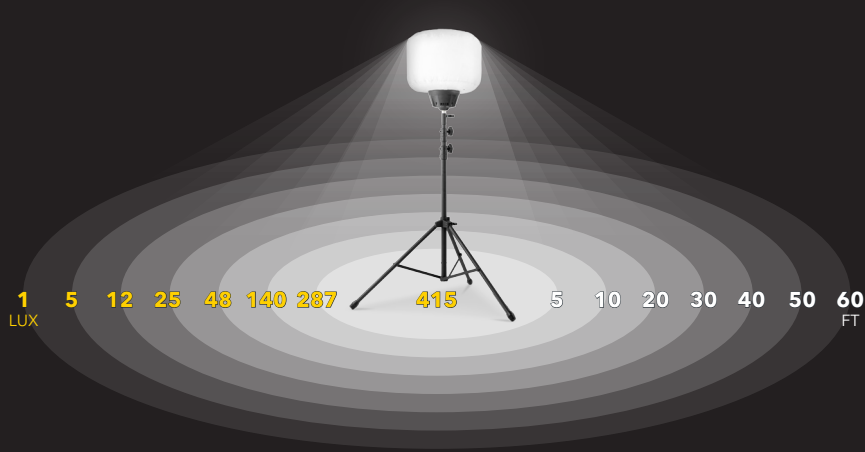

## 150 WATT LED BALLOON LIGHT KIT

**5,000K**  
DAYLIGHT COLOR

**19,500**  
LUMEN

**50,000**  
LASTING HOURS

**110-240**  
VOLTS

### SPECIFICATIONS

- Over 11,000 square feet of 360-degree illumination
- 19,500 lumens, <1.5 operating amps, 120-volt input
- Glare-free, diffused lighting
- Lightweight and portable
- Water-resistant LED balloon light rated to IP42 standard
- LED balloon light diffuser material made of heat-resistant and UV-protected nylon
- Integrated fan automatically inflates balloon and cools LED panels
- Engineered with 130 lumen-per-watt Samsung LED chips
- Quick and easy setup on tripod or optional mounting fixtures
- UL approved, RoHS, FCC, CE rating
- Includes heavy-duty telescoping tripod with carry bag
- Dimmable wireless remote
- Hanging 2" C-clamp, eye bolt, and tripod adapters included
- 15 ft spec-grade power cord
- 3-year warranty

### LIGHT COVERAGE

Tripod at 6.5FT Setting

- 150-watt LED Balloon Light
- Luminous Flux: 19,500 lm
- Color Temperature: 5,000k
- Lamp Life: 50,000 hours
- Voltage: 110-240 V AC
- Frequency: 50/60 Hz
- Operating Amperage: 1.5 A
- Power Consumption: 155W
- IP Rating: IP42
- Weight: 6 lb (fixture), 7.1 lb (tripod)