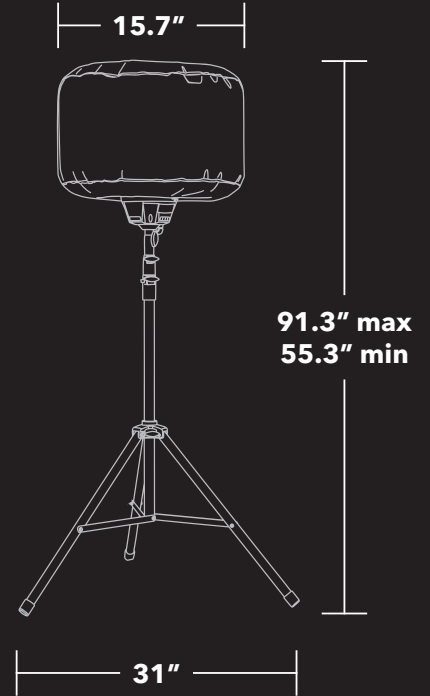

## 150 WATT LED BALLOON LIGHT KIT

**5,000K**  
DAYLIGHT COLOR

**19,500**  
LUMEN

**50,000**  
LASTING HOURS

**110-240**  
VOLTS

### SPECIFICATIONS

- Over 11,000 square feet of 360-degree illumination
- 19,500 lumens, <1.5 operating amps, 120-volt input
- Glare-free, diffused lighting
- Lightweight and portable
- Water-resistant LED balloon light rated to IP42 standard
- LED balloon light diffuser material made of heat-resistant and UV-protected nylon
- Integrated fan automatically inflates balloon and cools LED panels
- Engineered with 130 lumen-per-watt Samsung LED chips
- Quick and easy setup on tripod or optional mounting fixtures
- UL approved, RoHS, FCC, CE rating
- Includes heavy-duty telescoping tripod with carry bag
- Dimmable wireless remote
- Hanging 2" C-clamp, eye bolt, and tripod adapters included
- 15 ft spec-grade power cord
- 3-year warranty

### LIGHT COVERAGE

Tripod at 6.5FT Setting

- 150-watt LED Balloon Light
- Luminous Flux: 19,500 lm
- Color Temperature: 5,000k
- Lamp Life: 50,000 hours
- Voltage: 110-240 V AC
- Frequency: 50/60 Hz
- Operating Amperage: 1.5 A
- Power Consumption: 155W
- IP Rating: IP42
- Weight: 6 lb (fixture), 7.1 lb (tripod)